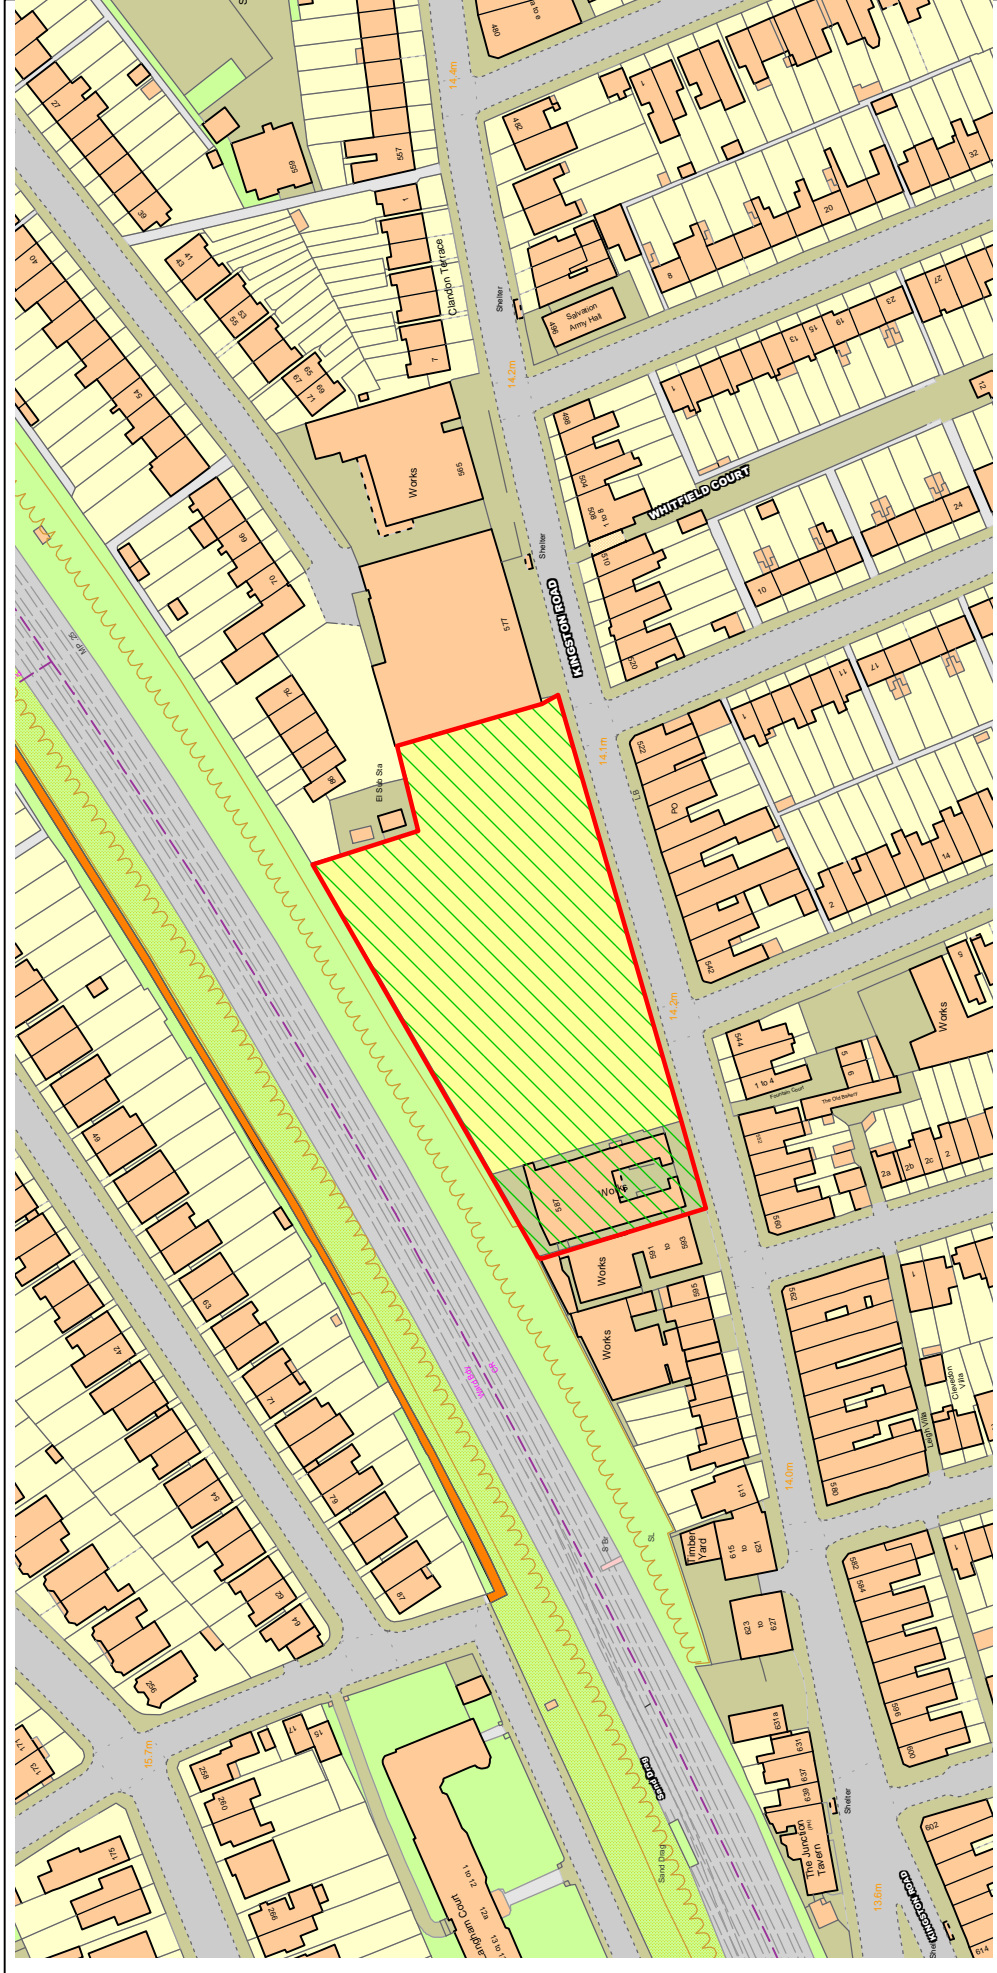

# NORTHGATE SE GIS Print Template

Text Details **579-589 Kingston Road**

This material has been reproduced from Ordnance Survey digital map data with the permission of the controller of Her Majesty's Stationery Office, © Crown Copyright.